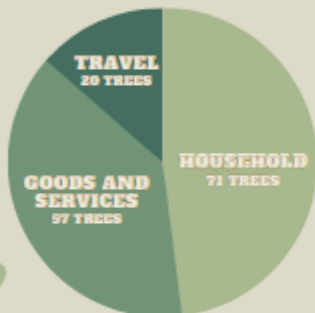

## PRESENT

number of people living in household: 4

### ANNUAL EMISSIONS

Goods and Services are an average that is added to every individual. Trees represent the emissions in form of carbon

## FUTURE

number of people living in household: 4